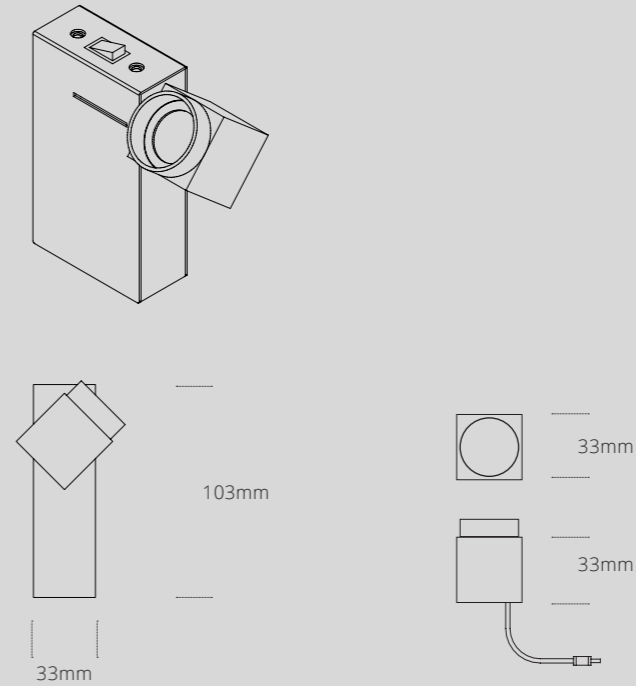

Libera free standing

DADO 33 MOTORE

ITEM	WATT	LUMEN	BEAM	DIMMING	PROTECTION LEVEL	FINISH
DAD-33-MOT-2700K-_-BK	4,2 W	350	15° | 25° | 45° | WO	NO	IP 30	Black anodised
DAD-33-MOT-3000K-_-BK	4,2 W	370	15° | 25° | 45° | WO	NO	IP 30	Black anodised

CODICE D'ORDINE / ORDER CODE

DAD-33-MOT-2700K-_-BK

15° 25° 45° WO apertura fascio / beam

ESEMPIO / EXAMPLE

DAD-33-MOT-2700K-45-BK

MOTORE incluso

RECHARGEABLE BATTERY

33 Wh

Rechargeable charge accumulator and dispenser.
Powered by included charger.
Stainless steel casing.

PROTECTION LEVEL

IP 20

FINISH

steel

© design and engineering by ailis