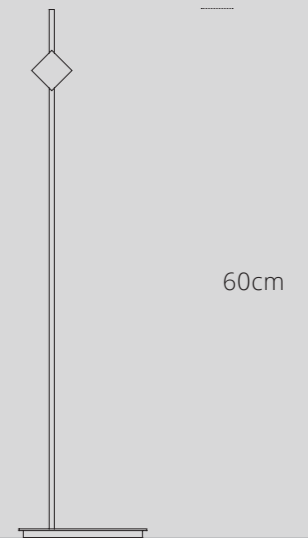

DADO 33 TAVOLO

DADO 33 TAVOLO

Table lamp, dimmable with a touch button and switch.
Magnetic stainless steel structure with a 33x33x33mm lamp body in black anodized aluminum.
Steel base: 148x80mm. Lamp height: 60cm.
It can be used in combination with MOTORE rechargeable device.

installation	table
use	indoor
power supply	100/240V AC 50/60Hz with plug-in adapter
power	4.5W
light source	LED
color temperature	2700K 3000K
luminous flux	490lm 520lm
color rendering index (CRI)	> 90
glare rating (UGR)	< 19
dimming	touch switch
standard optics	45°, Open Wide
insulation class	III

Table *Tavolo*

DADO 33 TAVOLO

ITEM	WATT	LUMEN	BEAM	DIMMING	PROTECTION LEVEL	FINISH
DAD-33-60-2700K-_-BK	4,5 W	350	45° WIDE OPEN	YES	IP 40	Black anodised, inox steel
DAD-33-60-3000K-_-BK	4,5 W	370	45° WIDE OPEN	YES	IP 40	Black anodised, inox steel