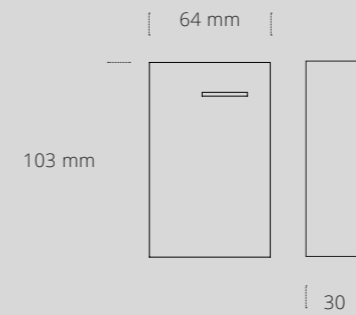

Libera free standing

MOTORE

ITEM	RECHARGEABLE BATTERY		PROTECTION LEVEL	FINISH
MOT-12-33-DC	33 Wh	Rechargeable charge accumulator and dispenser. Powered by included charger. Stainless steel casing.	IP 20	steel

CODICE D'ORDINE / ORDER CODE

MOT-12-33-DC